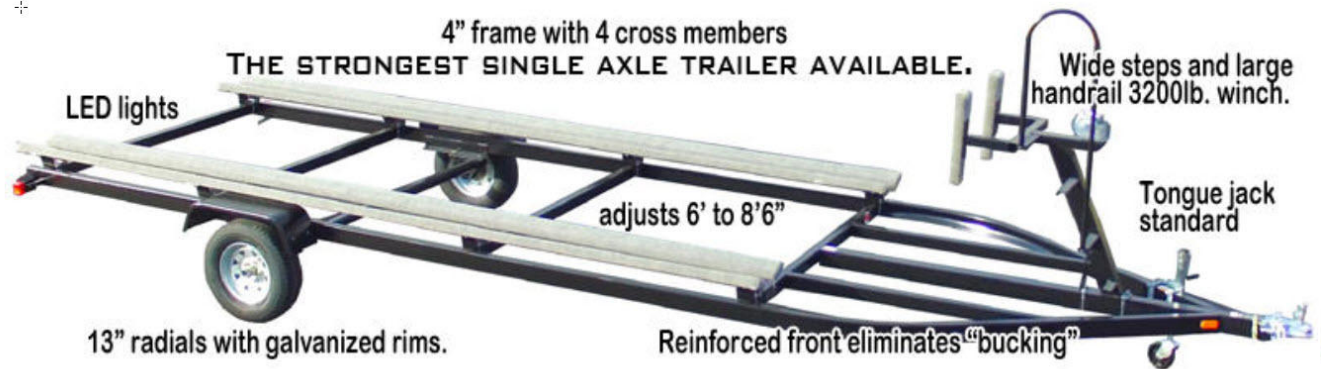

Make of Boat:		Model:	
Overall Legnth:		Weight:	
Deck Length:		Year:	
Select Type of Boat:			

2023 114/13 SINGLE AXLE PONTOON TRAILERS

trailersforpontoons.com 21315 Buckingham Road. Elkhart IN. 46516 - 800-877-1544

13" D range tires, 4" frame with three cross members. 2200 lbs. carrying capacity.
 Bunks adjust for boats 6' wide to 8' 6" wide.

X	MODELS		
	PMI-114/13 Single Axle Trailer for 16'-18' pontoons 14' bunks, 22'8" overall length, weighs 624 lbs. 2200 lbs. capacity.		